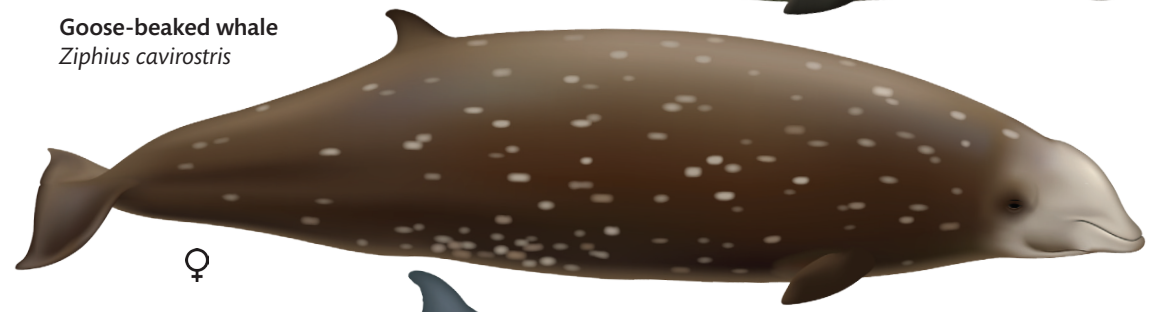

Resident whales and dolphins of Hawai'i

Goose-beaked whale
Ziphius cavirostris

♂

Blainville's beaked whale
Mesoplodon densirostris

♂

♀

♀

False killer whale
Pseudorca crassidens

♂

Short-finned pilot whale
Globicephala macrorhynchus

♀

♀

♂

Dwarf sperm whale
Kogia sima

♂

Pygmy killer whale
Feresa attenuata

Melon-headed whale
Peponocephala electra

Rough-toothed dolphin
Steno bredanensis

♂

Pantropical spotted dolphin
Stenella attenuata

Common bottlenose dolphin
Tursiops truncatus

♀