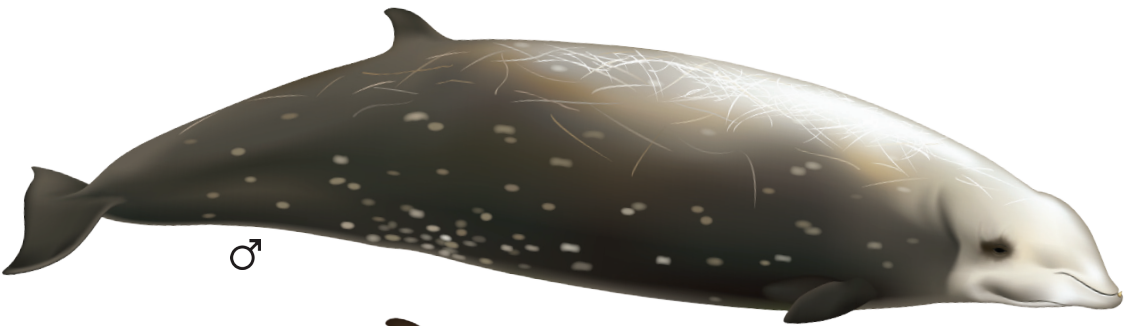

Resident whales and dolphins of Hawai'i

Goose-beaked whale
Ziphius cavirostris

♂

Blainville's beaked whale
Mesoplodon densirostris

♂

♀

♀

False killer whale
Pseudorca crassidens

♂

Short-finned pilot whale
Globicephala macrorhynchus

♀

♀

♂

Dwarf sperm whale
Kogia sima

♂

Pygmy killer whale
Feresa attenuata

Melon-headed whale
Peponocephala electra

Rough-toothed dolphin
Steno bredanensis

♂

Pantropical spotted dolphin
Stenella attenuata

Common bottlenose dolphin
Tursiops truncatus

♀