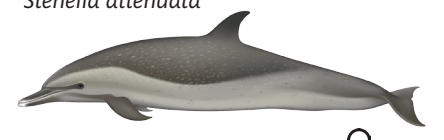

Resident whales and dolphins of Hawai'i

Goose-beaked whale
Ziphius cavirostris

♂

Blainville's beaked whale
Mesoplodon densirostris

♂

♀

♀

False killer whale
Pseudorca crassidens

♂

Short-finned pilot whale
Globicephala macrorhynchus

♀

♀

♂

Dwarf sperm whale
Kogia sima

♂

Pygmy killer whale
Feresa attenuata

Melon-headed whale
Peponocephala electra

Rough-toothed dolphin
Steno bredanensis

♂

Pantropical spotted dolphin
Stenella attenuata

Common bottlenose dolphin
Tursiops truncatus

♀