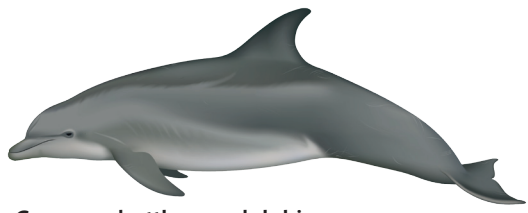

Resident whales and dolphins of Hawai'i

Goose-beaked whale
Ziphius cavirostris

♂

Blainville's beaked whale
Mesoplodon densirostris

♂

♀

♀

False killer whale
Pseudorca crassidens

♂

Short-finned pilot whale
Globicephala macrorhynchus

♀

♀

♂

Dwarf sperm whale
Kogia sima

♂

Pygmy killer whale
Feresa attenuata

Melon-headed whale
Peponocephala electra

Rough-toothed dolphin
Steno bredanensis

♂

Pantropical spotted dolphin
Stenella attenuata

Common bottlenose dolphin
Tursiops truncatus

♀