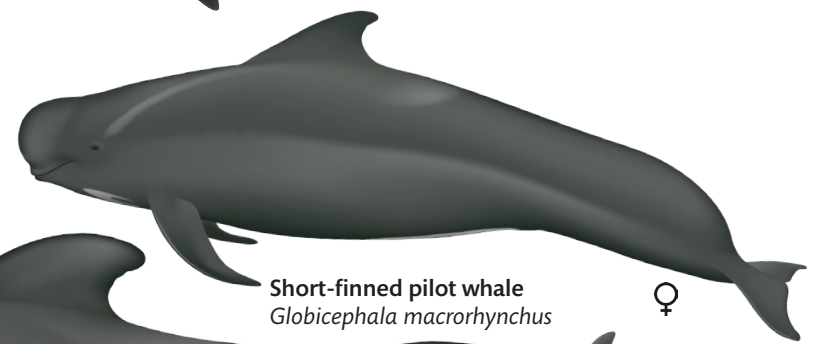

Resident whales and dolphins of Hawai'i

Goose-beaked whale
Ziphius cavirostris

♂

Blainville's beaked whale
Mesoplodon densirostris

♂

♀

♀

False killer whale
Pseudorca crassidens

♂

Short-finned pilot whale
Globicephala macrorhynchus

♀

♀

♂

Dwarf sperm whale
Kogia sima

♂

Pygmy killer whale
Feresa attenuata