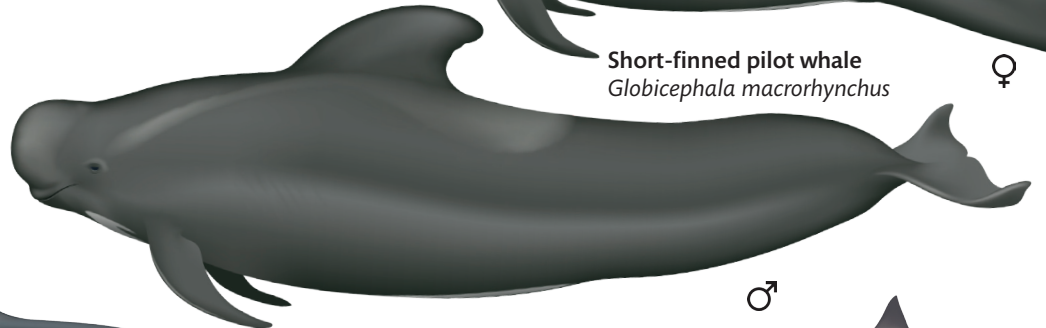

Resident whales and dolphins of Hawai'i

Goose-beaked whale
Ziphius cavirostris

♂

Blainville's beaked whale
Mesoplodon densirostris

♂

♀

♀

False killer whale
Pseudorca crassidens

♂

Short-finned pilot whale
Globicephala macrorhynchus

♀

♀

♂

Dwarf sperm whale
Kogia sima

♂

Pygmy killer whale
Feresa attenuata

Melon-headed whale
Peponocephala electra

Rough-toothed dolphin
Steno bredanensis

♂

Pantropical spotted dolphin
Stenella attenuata

Common bottlenose dolphin
Tursiops truncatus

♀